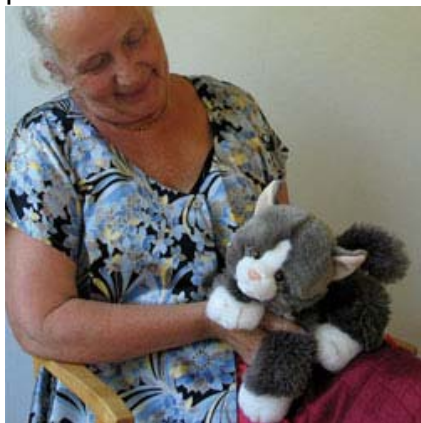

These Aroma Bags are part of a range of 'Human Touch' accessories that compliment Empathy Dolls and Empathy Animals. These bags can be placed in the recess of the following products to add further sensory stimulation to them: