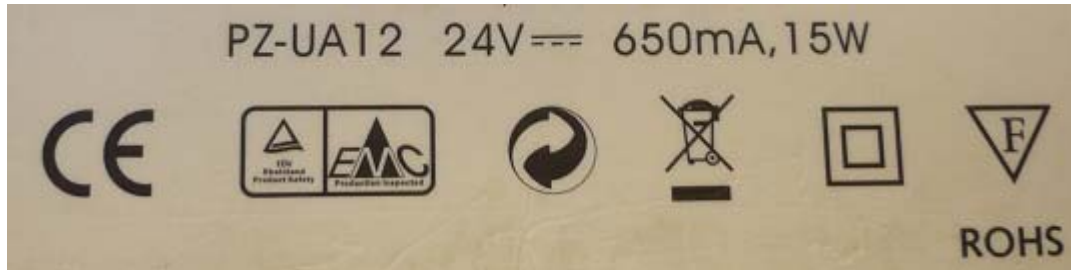

4-IN-1 AROMA DIFFUSER 20325

Meets the requirements of: EMC, TUV, CE, RoHS

For indoor use only

Output: 24V 650mA 0.65A 15W

Input: 100-240V ~ 50/60Hz 0.4A

Power supply: